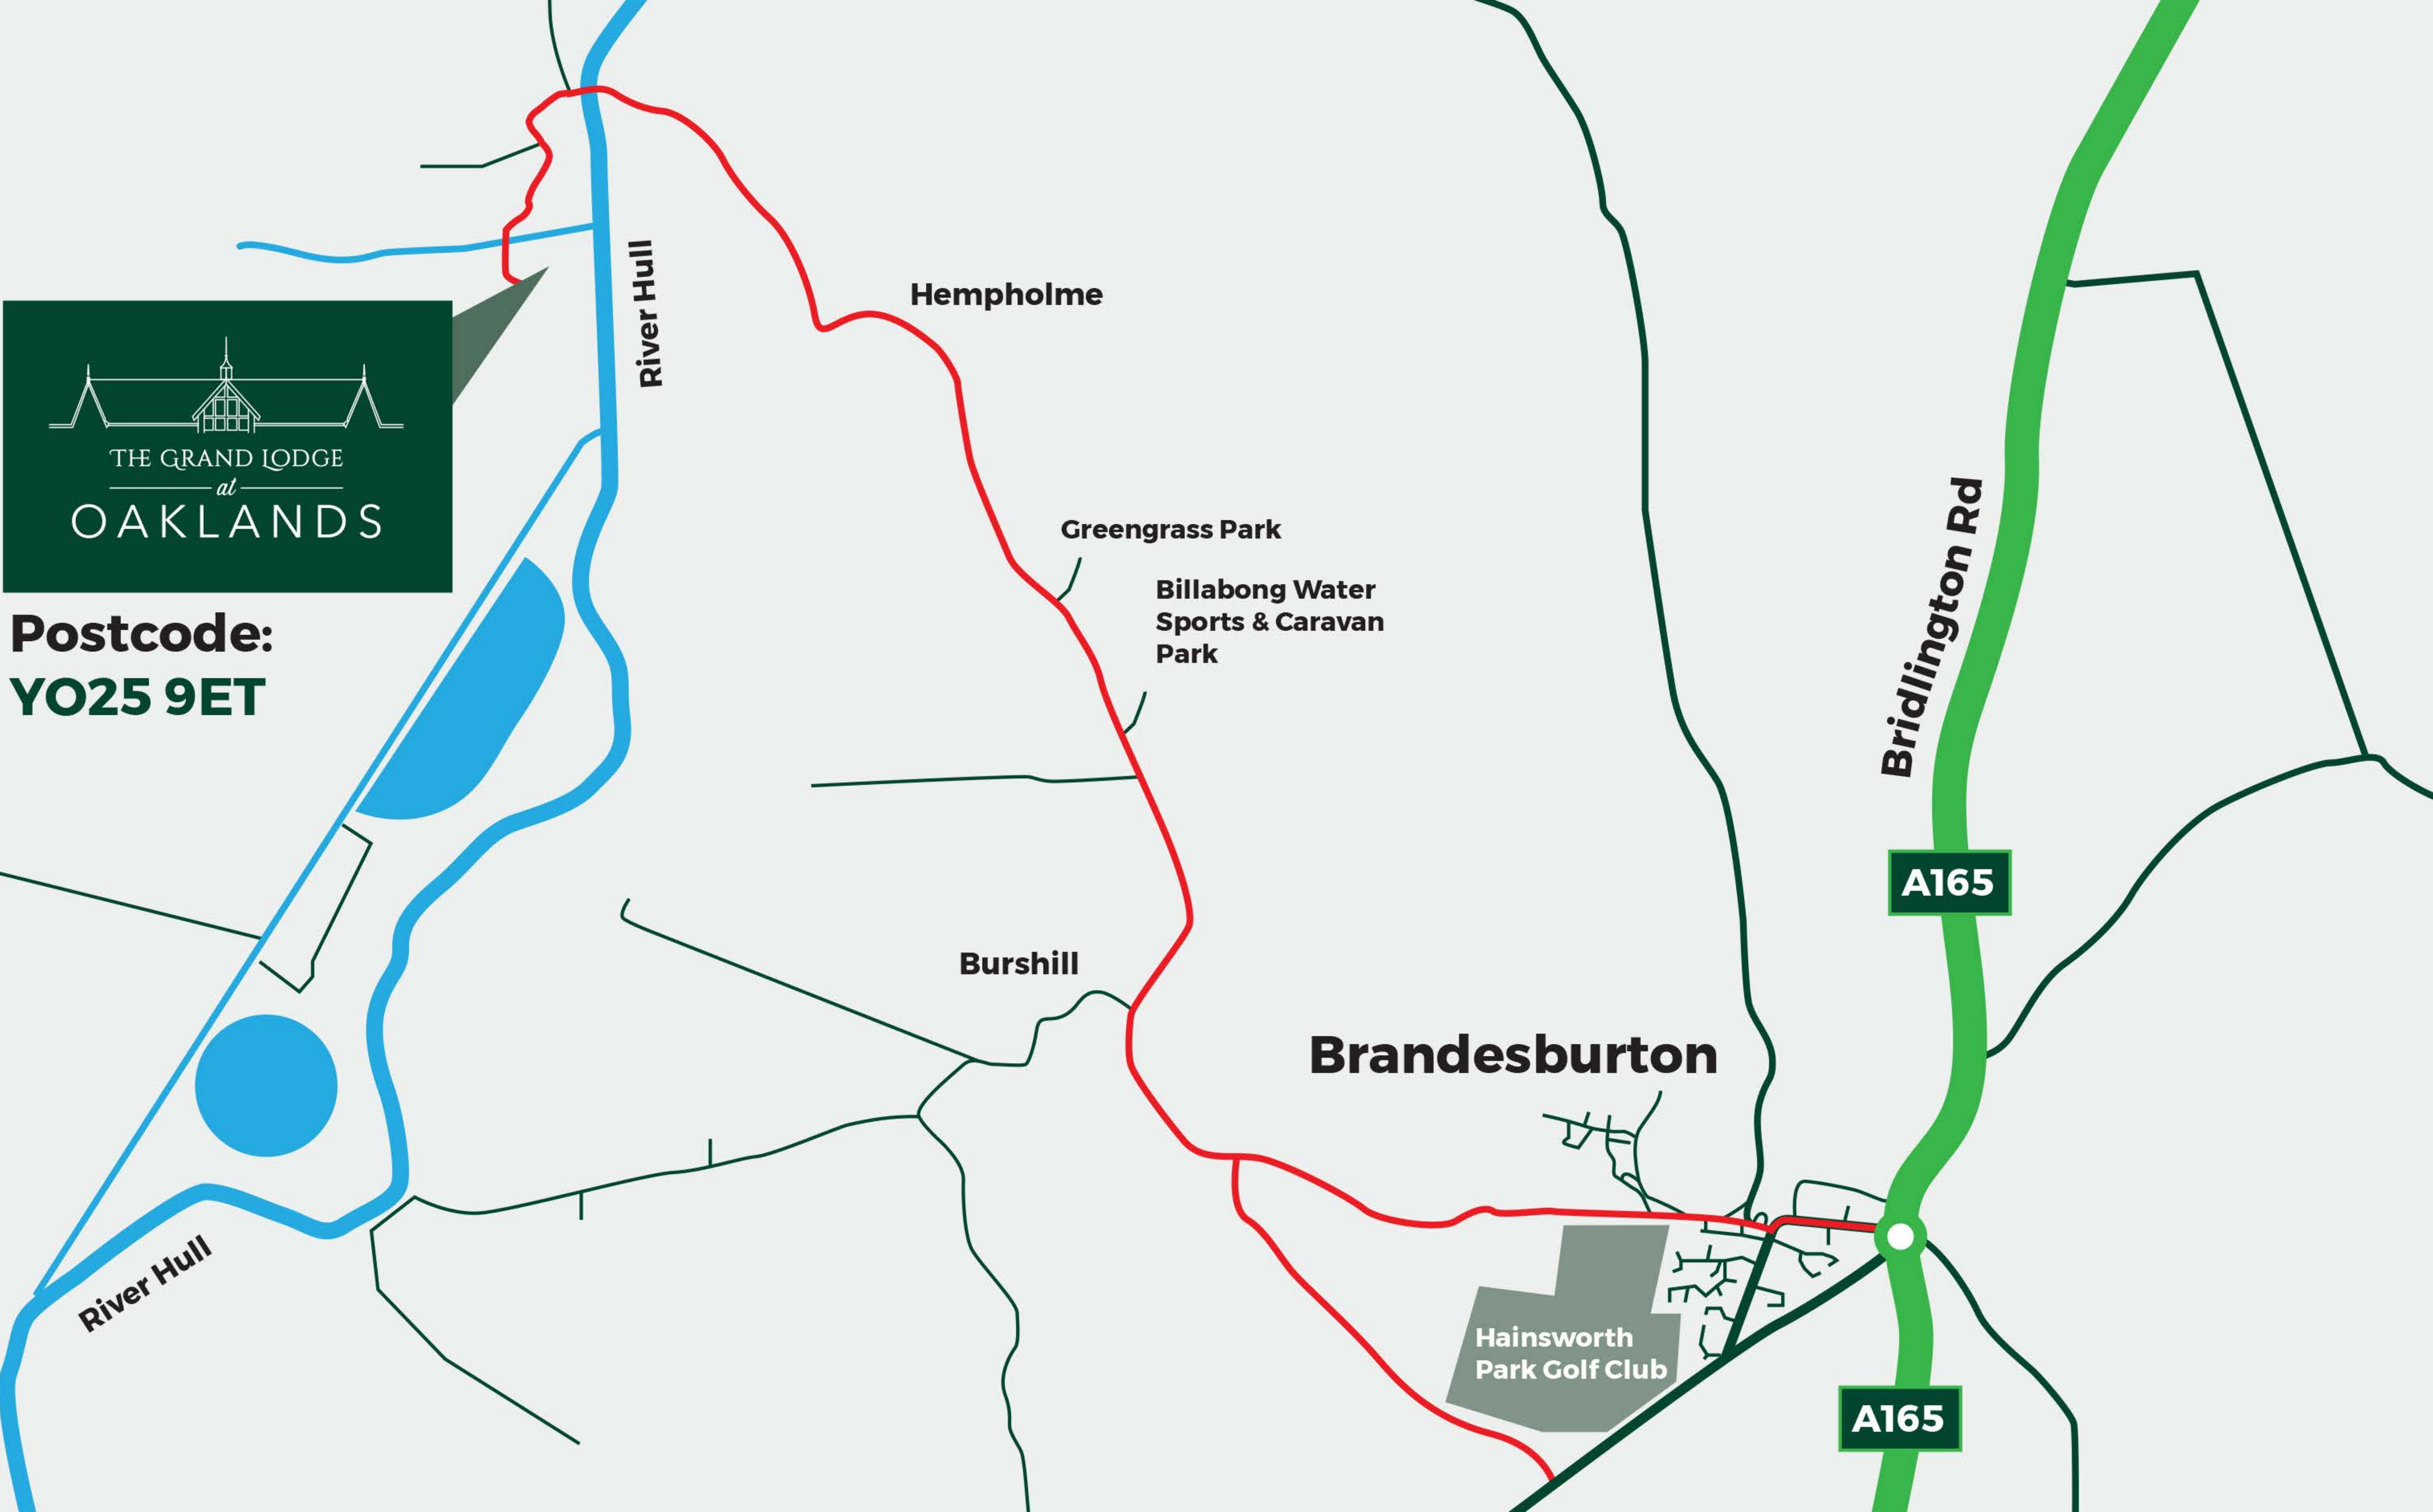

**Postcode:
YO25 9ET**

River Hull

Hempholme

Greengrass Park

Billabong Water Sports & Caravan Park

Burshill

Brandesburton

Hainsworth Park Golf Club

Bridlington Rd

A165

A165

River Hull